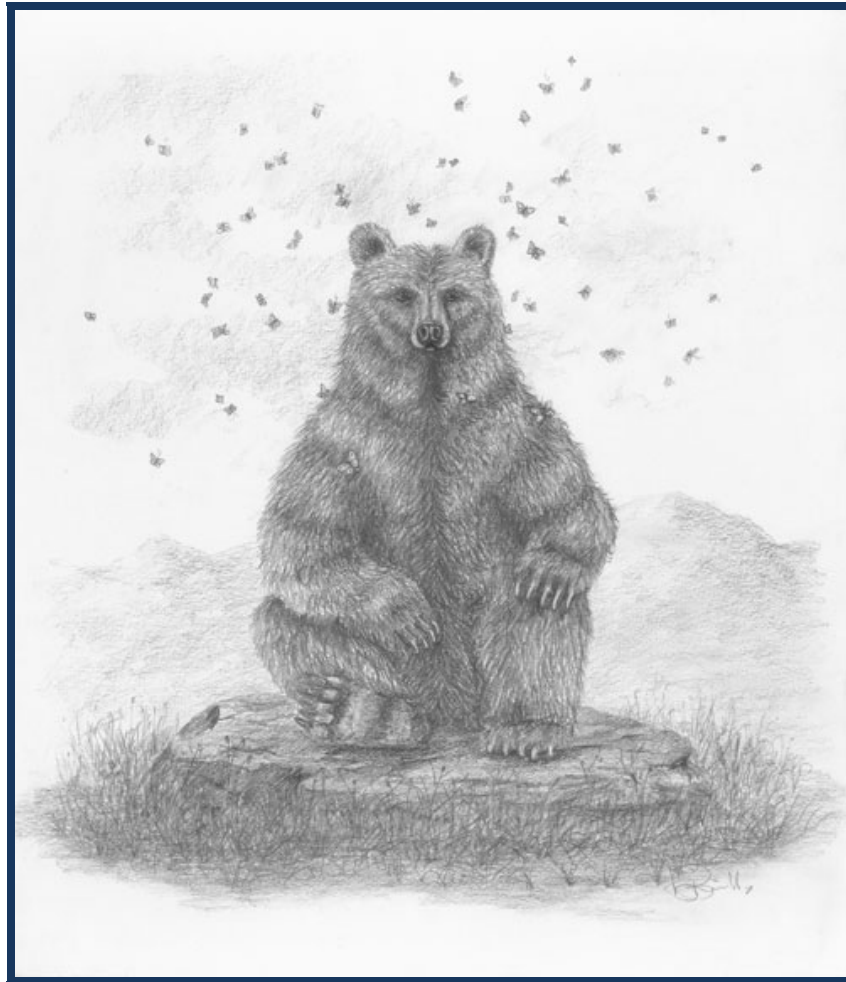

ROBERT BISSELL

“The Guru”

Original Drawing
26" x 28" Framed
20" x 15" Unframed