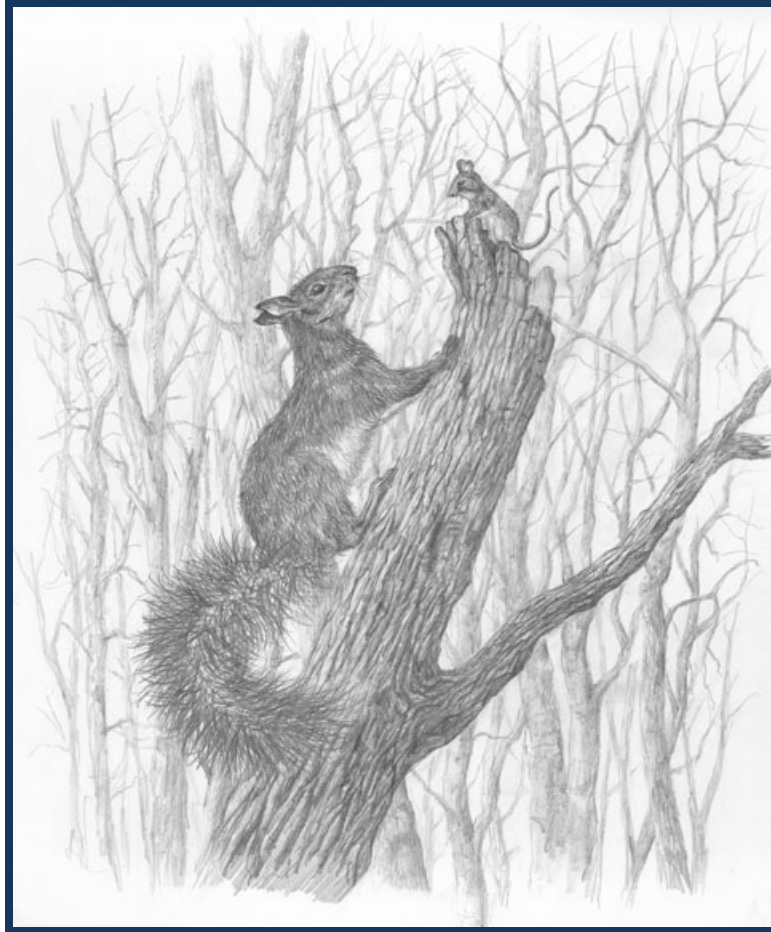

ROBERT BISSELL

“Squirrel and Mouse”

Original Drawing

26" x 30" Framed

20" x 15" Unframed