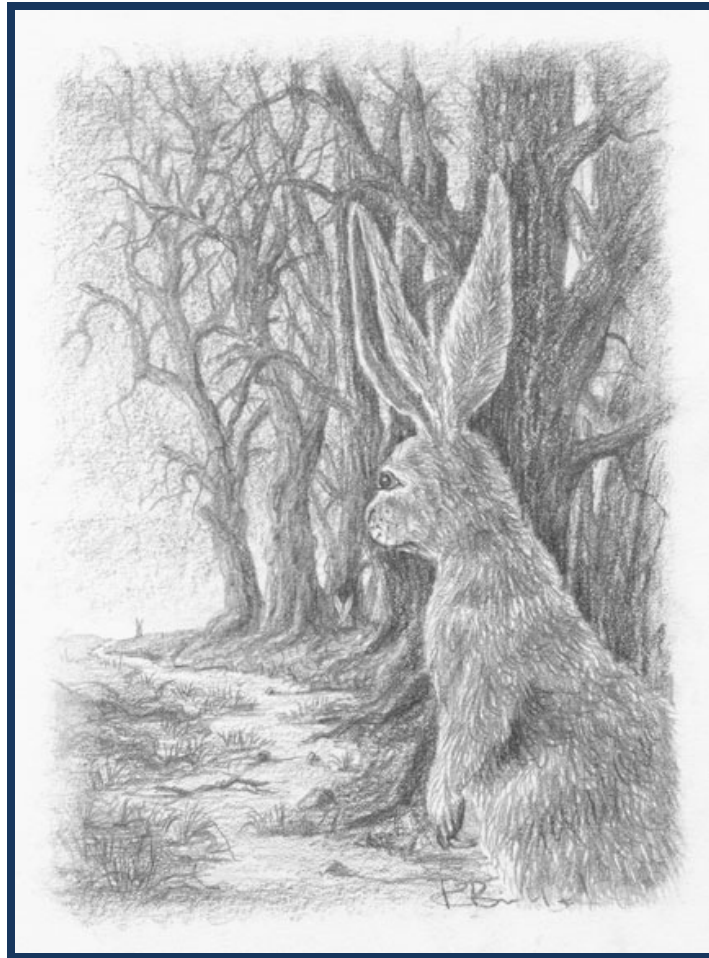

ROBERT BISSELL

“Rabbits at Edge of Woods”

Original Drawing

18" x 20" Framed

10" x 6" Unframed